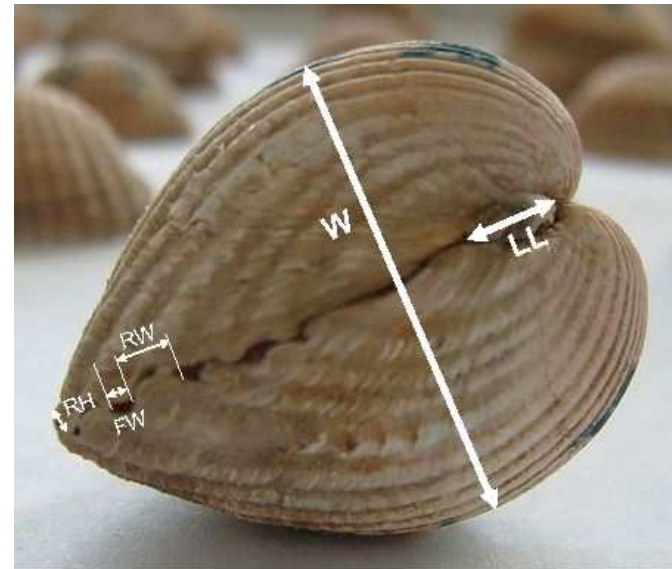

## Measurement of shell characters

W: width, LL: ligament length, L: length, H: height; RH: rib height, RW: rib width, FW: furrow width.